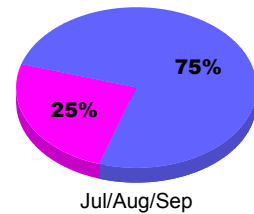

Membership Results
2010-2011

Membership
2009-2010

Month	Net Memb Goal	Actual New Memb	Actual Dropped Memb	Gain/Loss of Memb	Gain/Loss of Memb
Jul/Aug/Sep	45	28	-49	-21	-28
Totals	45	28	-49	-21	-28

Membership Results 2010-2011

Goal, New, Dropped, Gain/Loss

Comparison of Membership Gain/Loss

Current Year Compared to the Previous Year

Gender Comparison 2010-2011

Male Female