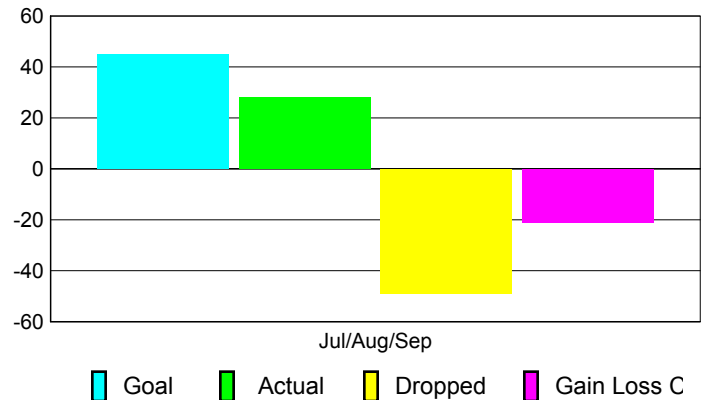

Membership Results 2010-2011

Goal, New, Dropped, Gain/Loss